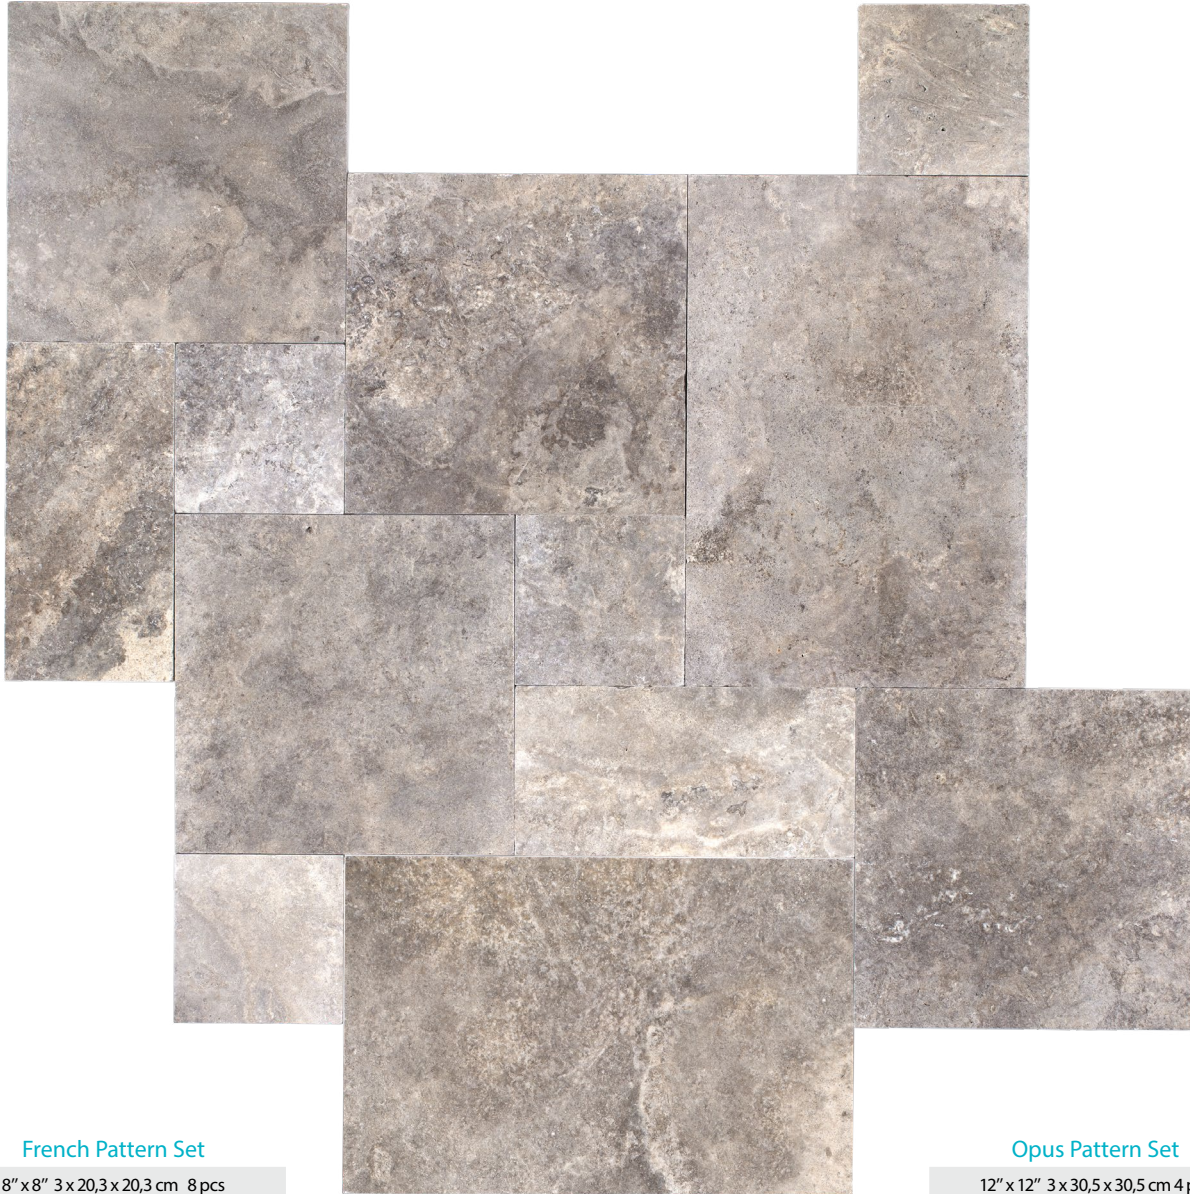

SILVER TRAVERTINE

TUMBLED

French Pattern Set

8" x 8" 3 x 20,3 x 20,3 cm 8 pcs

8" x 16" 3 x 20,3 x 40,6 cm 4 pcs

16" x 16" 3 x 40,6 x 40,6 cm 8 pcs

16" x 24" 3 x 40,6 x 61,0 cm 4 pcs

Available Sizes

6" x 12" 3 x 15,2 x 30,5 cm

8" x 8" 3 x 20,3 x 20,3 cm

8" x 16" 3 x 20,3 x 40,6 cm

16" x 16" 3 x 40,6 x 40,6 cm

16" x 24" 3 x 40,6 x 61,0 cm

24" x 24" 3 x 61,0 x 61,0 cm